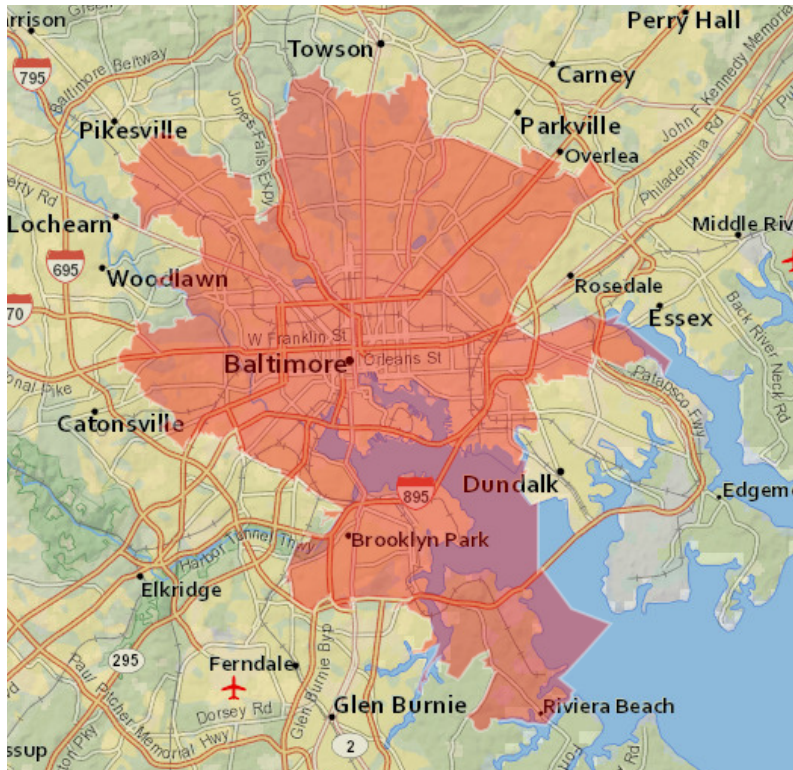

Baltimore Market Zone

BALTIMORE CITY

Communities

- Baltimore
- East Case
- Clifton East End
- Raspeburg
- Pikesville
- Mount Washington
- Roland Park
- Hampden
- Clifton
- Hamilton
- Arlington
- Highlandtown
- Brooklyn
- Orchard Beach
- Carroll
- Baltimore
- Patterson
- Northwood
- Druid
- Waverly
- Franklin
- Govans

Zip Codes

- 21201
- 21202
- 21205
- 21206
- 21207
- 21209
- 21210
- 21211
- 21212
- 21213
- 21214
- 21215
- 21216
- 21217
- 21218
- 21223
- 21224
- 21225
- 21226
- 21229
- 21230
- 21231
- 21239