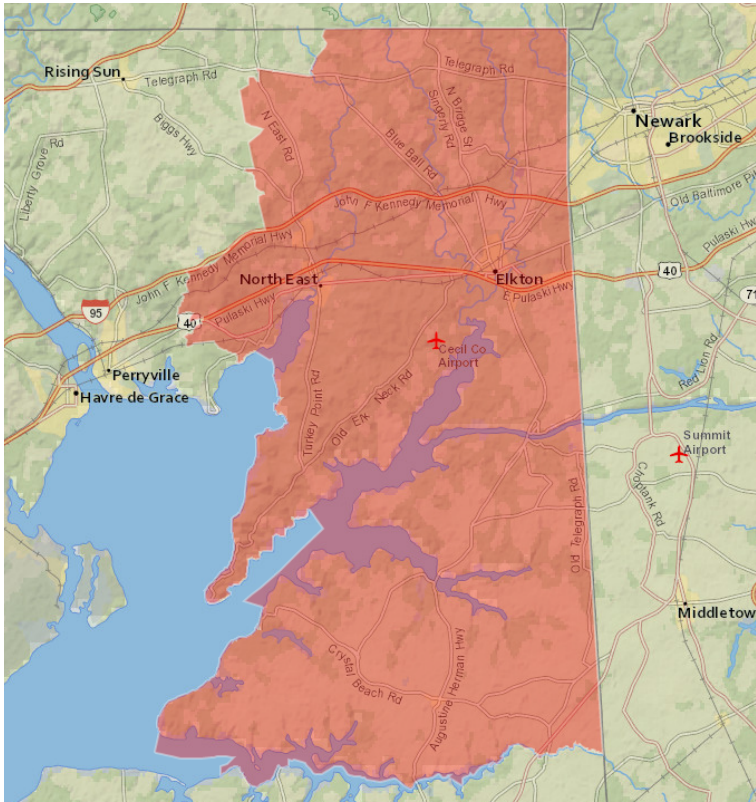

Baltimore Market Zone

CECIL EAST

Communities

- Northeast
- Charlestown
- Elkton

Zip Codes

- 21901
- 21914
- 21921