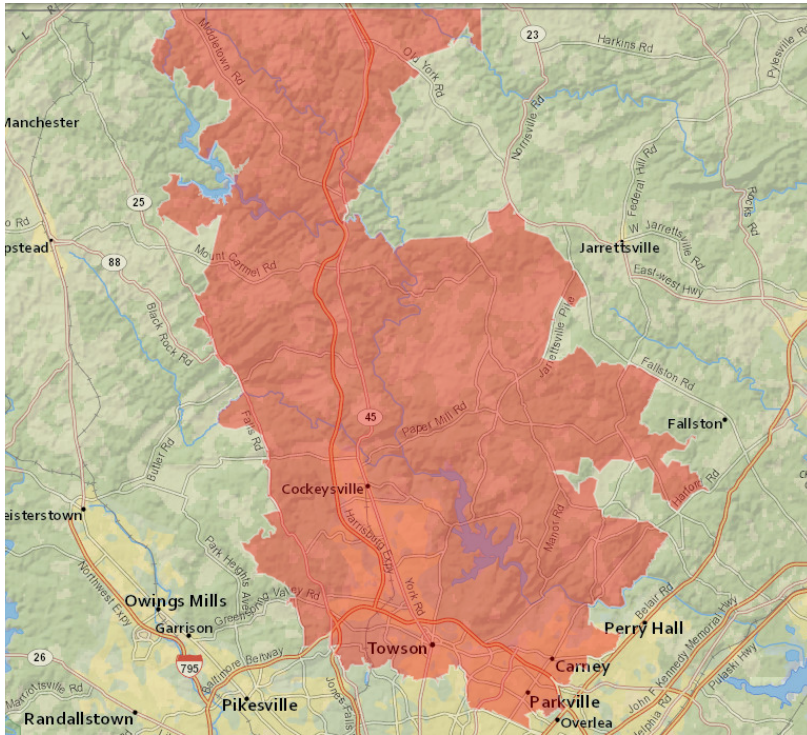

Baltimore Market Zone

BALTIMORE NORTH

Communities

- Baldwin
- Hunt Valley
- Fork
- Freeland
- Glen Arm
- Hydes
- Lutherville
- Loch Raven
- Hereford
- Bentley Spgs
- Jacksonville
- Sparks Glenco
- Stevenson
- Loch Raven
- Parkville
- Towson

Zip Codes

- 21013
- 21030
- 21031
- 21051
- 21053
- 21057
- 21082
- 21093
- 21111
- 21120
- 21131
- 21152
- 21153
- 21204
- 21234
- 21252
- 21286