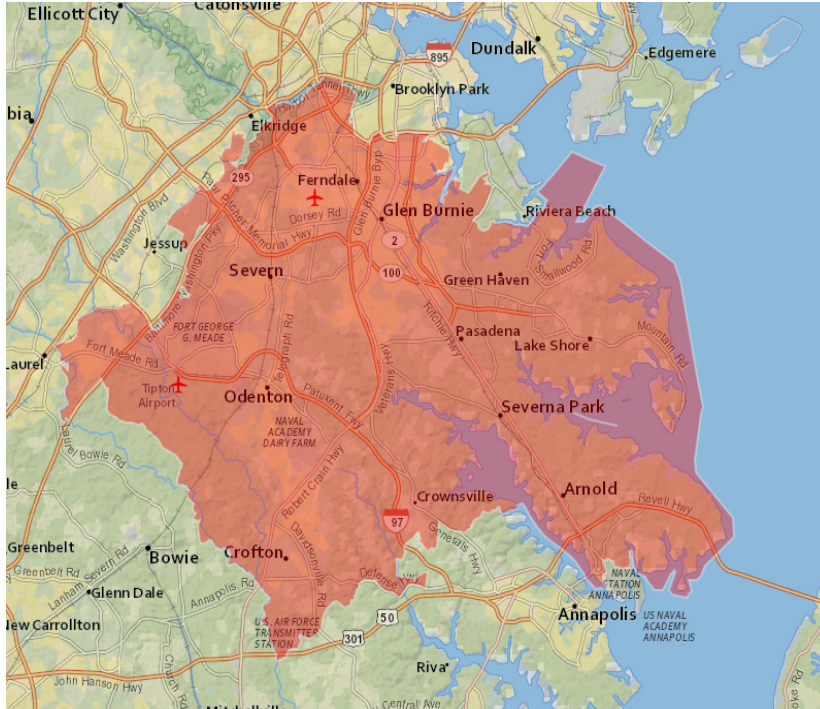

Baltimore Market Zone

ANNE ARUNDEL CENTRAL

Communities

Zip Codes

- | | |
|---------------------|---------|
| • Linthicum Hts | • 20724 |
| • Millersville | • 20755 |
| • Odenton | • 21012 |
| • Crofton | • 21032 |
| • Riviera Beach | • 21054 |
| • Severn | • 21056 |
| • Severna Park | • 21060 |
| • Naval Academy | • 21061 |
| • Annapolis | • 21076 |
| | • 21077 |
| • Maryland City | • 21090 |
| • Fort George Meade | • 21108 |
| • Arnold | • 21113 |
| • Crofton | • 21114 |
| • Gambrills | • 21122 |
| • Gibson Island | • 21144 |
| • Glen Burnie | • 21146 |
| • Harmans | • 21402 |
| | • 21409 |

Source: Demographics, Scarborough 2016